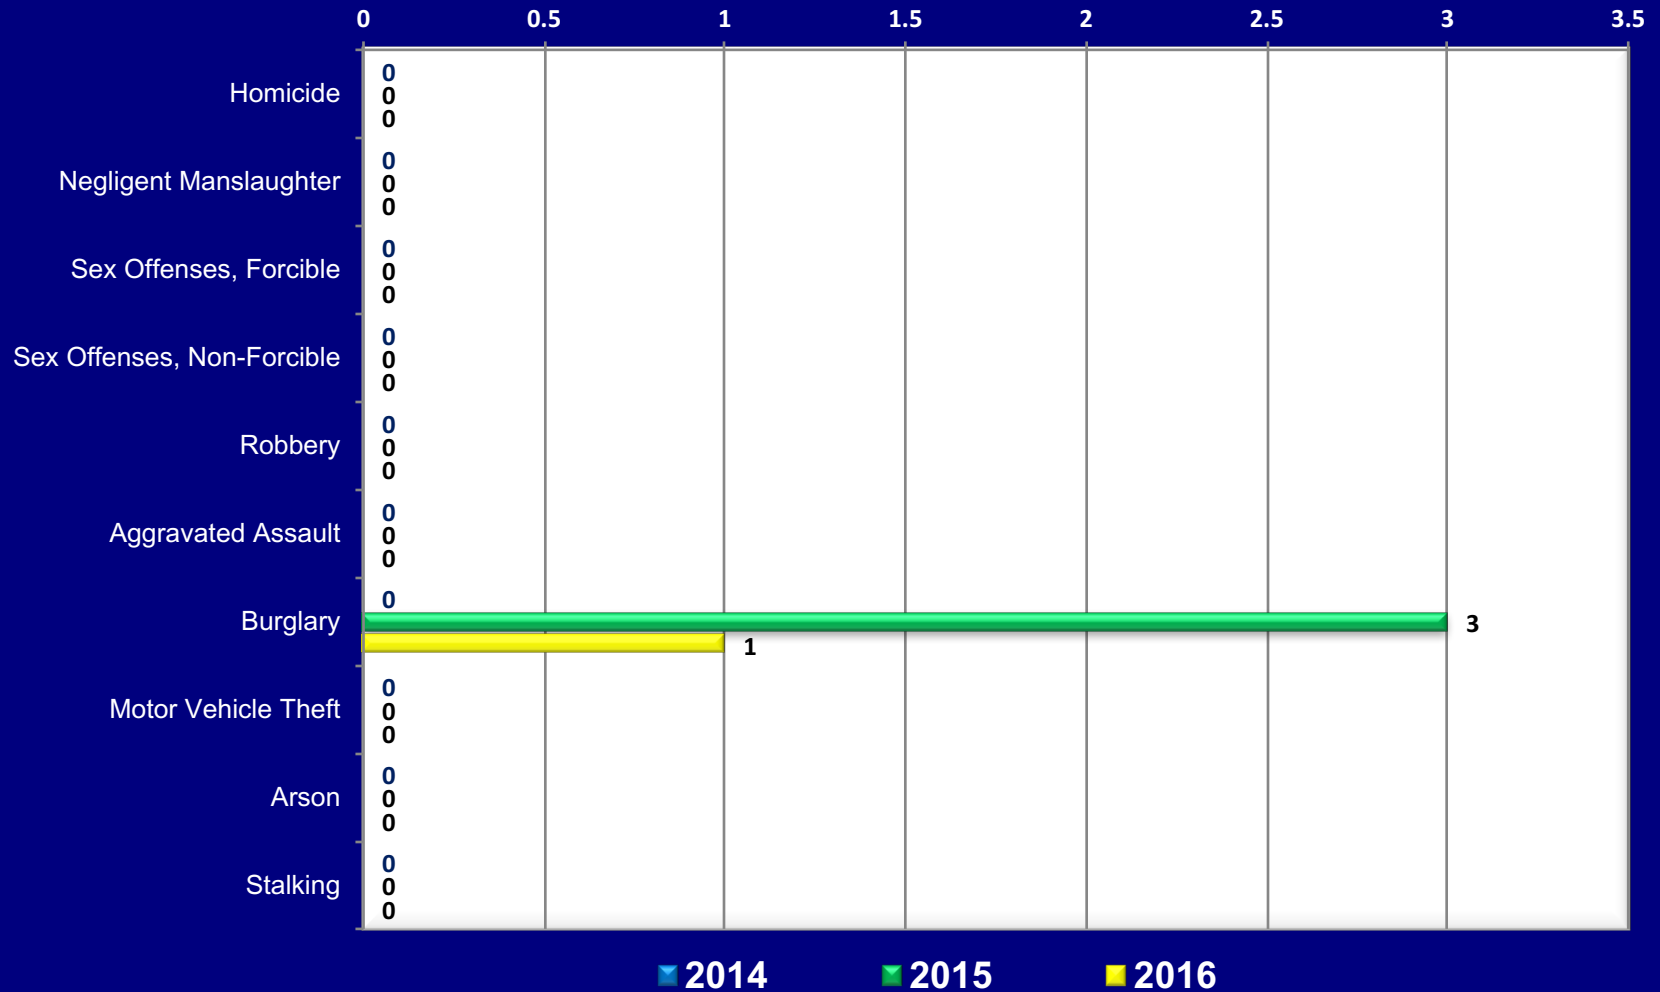

THE ENGLISH CENTER ON CAMPUS CRIME STATISTICS

Jeanne Clery Act (20USC & 1092 (F))

NOTE: *The English Center does not have any "Non Campus" sites or campuses on "Public Property."*
 Crime Statistics provided by the Miami-Dade Schools Police Department.
 Ian A. Moffett Chief of Police