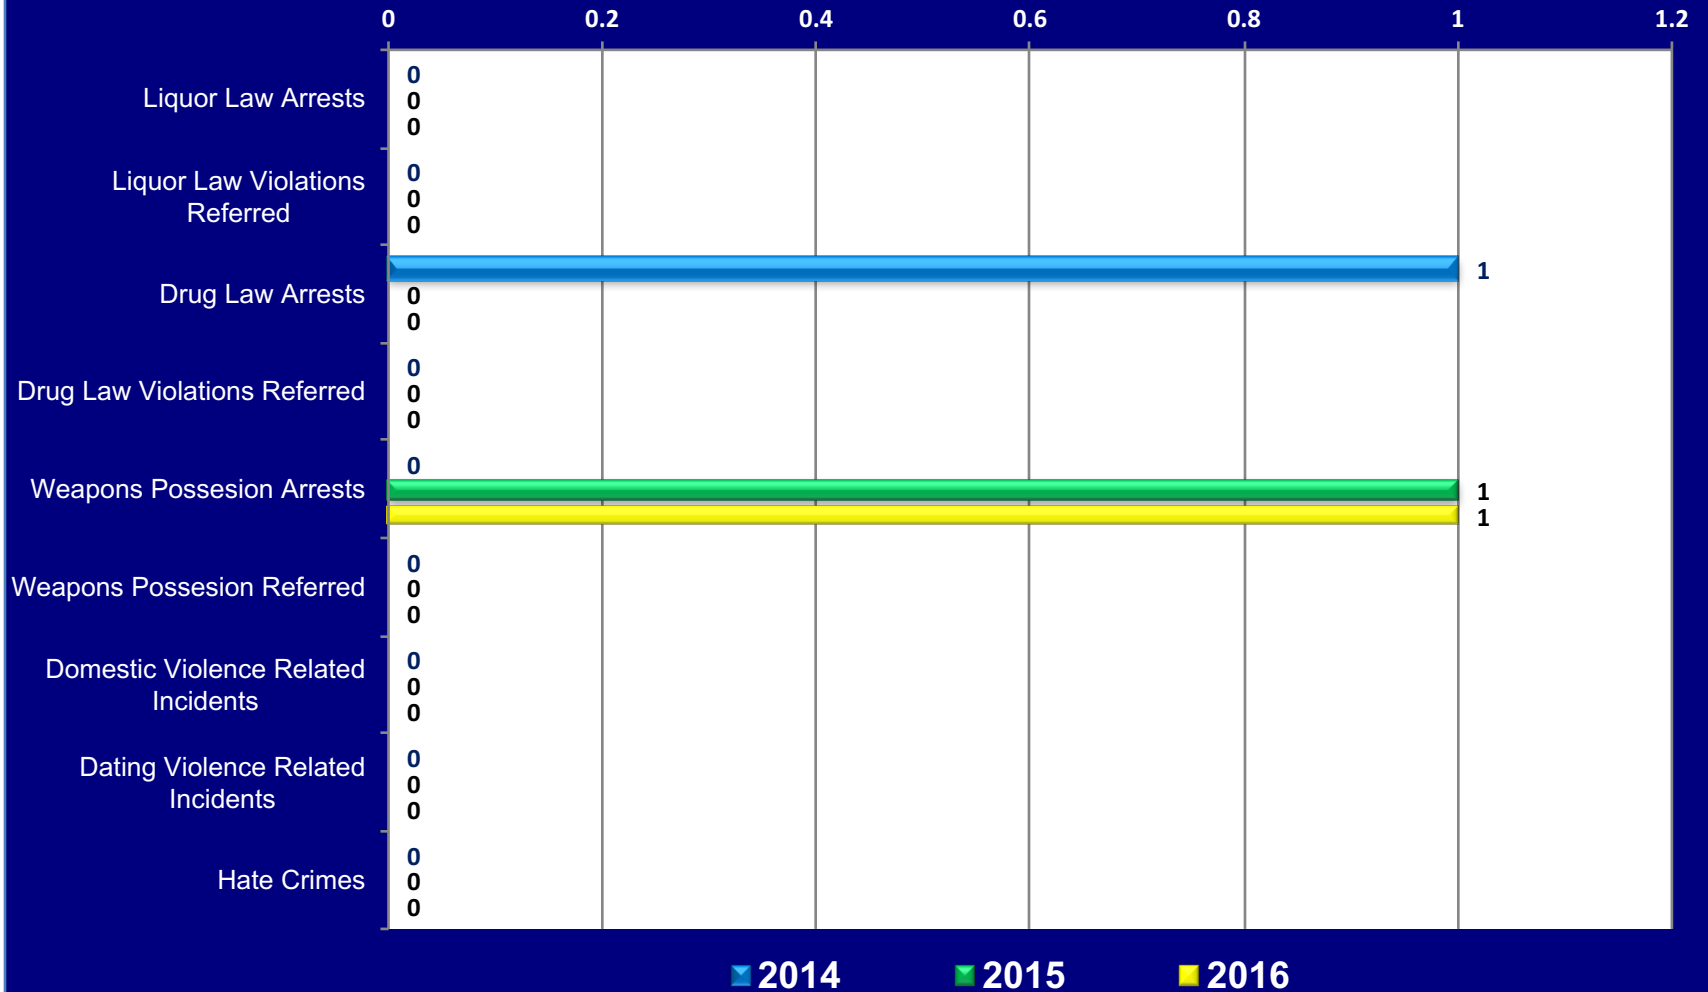

THE ENGLISH CENTER ON CAMPUS CRIME STATISTICS

Jeanne Clery Act (20USC & 1092 (F))

NOTE: *The English Center does not have any "Non Campus" sites or campuses on "Public Property."*
 Crime Statistics provided by the Miami-Dade Schools Police Department.
 Ian A. Moffett Chief of Police

THE ENGLISH CENTER ON CAMPUS ARREST STATISTICS

Jeanne Clery Act (20USC & 1092 (F))

NOTE: *The English Center does not have any "Non Campus" sites or campuses on "Public Property."*
Crime Statistics provided by the Miami-Dade Schools Police Department.
Ian A. Moffett Chief of Police