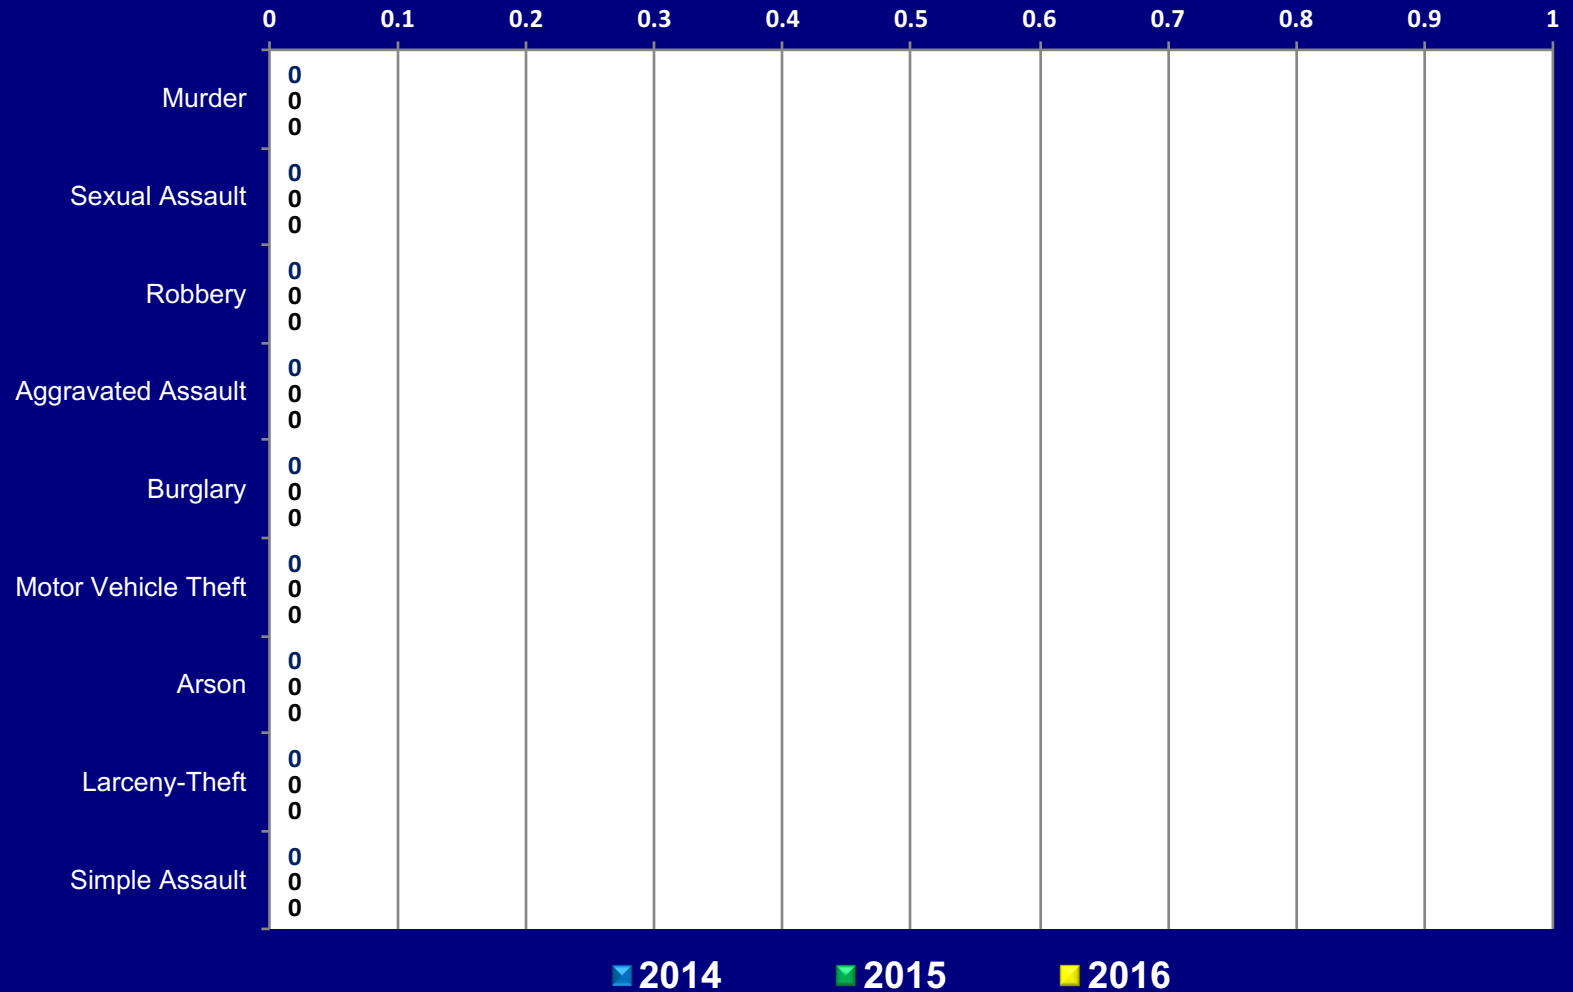

THE ENGLISH CENTER ON CAMPUS HATE CRIMES STATISTICS

Jeanne Clery Act (20USC & 1092 (F))

NOTE: *The English Center does not have any "Non Campus" sites or campuses on "Public Property."*
Hate Crime Statistics provided by the Miami-Dade Schools Police Department.
Ian A. Moffett Chief of Police